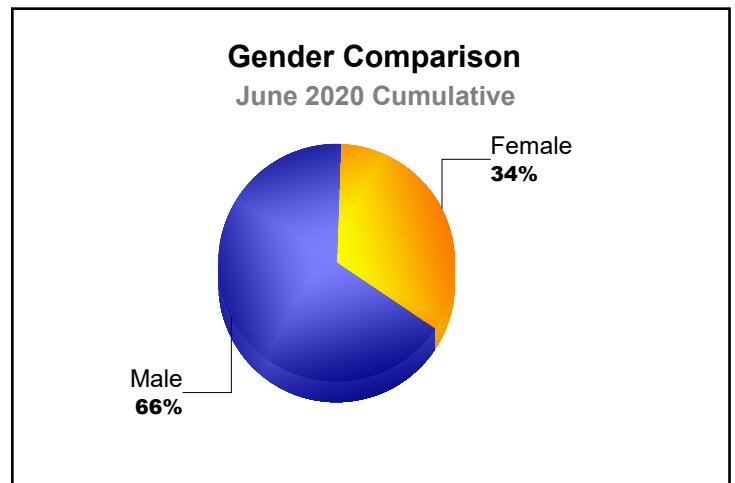

Year	New Clubs	Dropped Clubs	Gain/ Loss Clubs	New Members	Charter Members	Reinstate Members	Transfer Members	Total Member Added	Total Members Dropped	Gain/ Loss Members
2015-2016	0	-1	-1	16	1	0	0	17	-48	-31
2016-2017	1	0	1	10	20	0	0	30	-54	-24
2017-2018	2	0	2	27	46	0	0	73	-50	23
2018-2019	0	0	0	23	0	0	0	23	-26	-3
2019-2020	0	0	0	13	0	0	2	15	-29	-14
Average	1	0	0	18	13	0	0	32	-41	-10