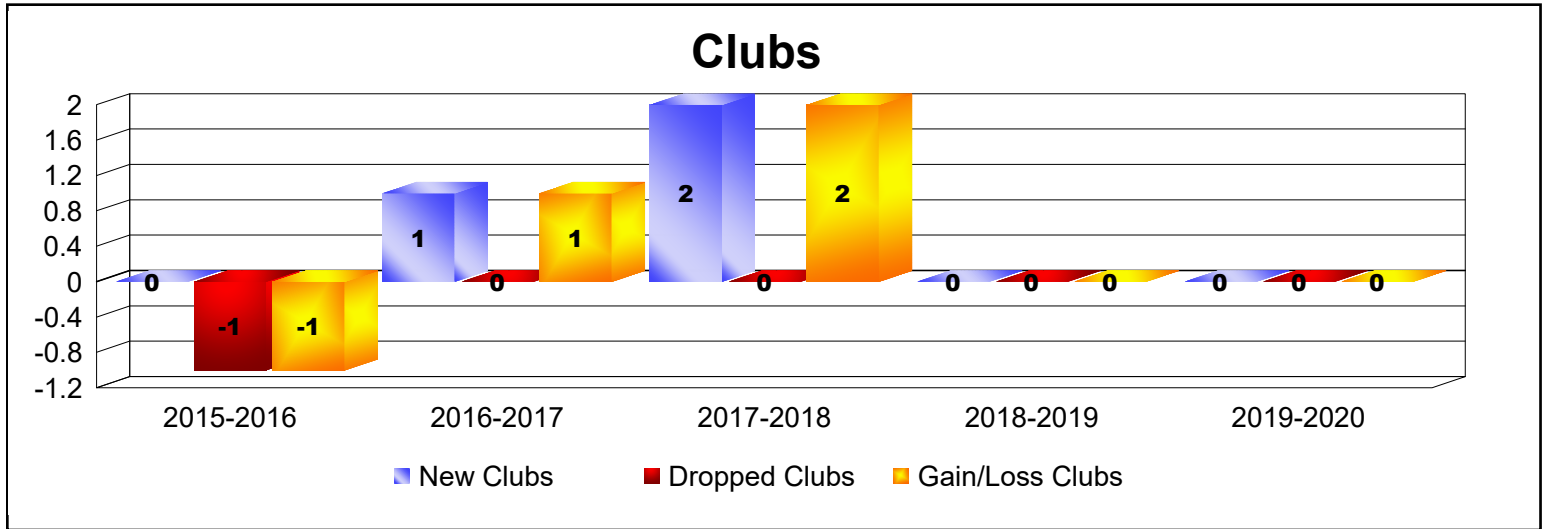

Year	New Clubs	Dropped Clubs	Gain/ Loss Clubs	New Members	Charter Members	Reinstate Members	Transfer Members	Total Member Added	Total Members Dropped	Gain/ Loss Members
2015-2016	0	-1	-1	16	1	0	0	17	-48	-31
2016-2017	1	0	1	10	20	0	0	30	-54	-24
2017-2018	2	0	2	27	46	0	0	73	-50	23
2018-2019	0	0	0	23	0	0	0	23	-26	-3
2019-2020	0	0	0	13	0	0	2	15	-29	-14
Average	1	0	0	18	13	0	0	32	-41	-10

Year	New Clubs	Dropped Clubs	Gain/ Loss Clubs	New Members	Charter Members	Reinstate Members	Transfer Members	Total Member Added	Total Members Dropped	Gain/ Loss Members
2015-2016	2	0	2	23	42	0	0	65	-20	45
2016-2017	0	0	0	18	1	0	1	20	-62	-42
2017-2018	2	0	2	23	40	1	0	64	-32	32
2018-2019	0	0	0	19	0	0	1	20	-19	1
2019-2020	1	0	1	34	23	12	3	72	-52	20
Average	1	0	1	23	21	3	1	48	-37	11