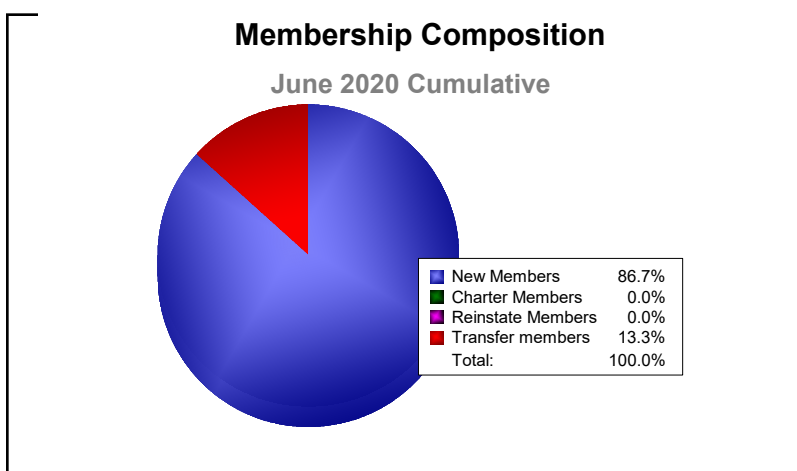

Year	New Clubs	Dropped Clubs	Gain/ Loss Clubs	New Members	Charter Members	Reinstate Members	Transfer Members	Total Member Added	Total Members Dropped	Gain/ Loss Members
2015-2016	0	-1	-1	16	1	0	0	17	-48	-31
2016-2017	1	0	1	10	20	0	0	30	-54	-24
2017-2018	2	0	2	27	46	0	0	73	-50	23
2018-2019	0	0	0	23	0	0	0	23	-26	-3
2019-2020	0	0	0	13	0	0	2	15	-29	-14
Average	1	0	0	18	13	0	0	32	-41	-10

Year	New Clubs	Dropped Clubs	Gain/ Loss Clubs	New Members	Charter Members	Reinstate Members	Transfer Members	Total Member Added	Total Members Dropped	Gain/ Loss Members
2015-2016	2	0	2	23	42	0	0	65	-20	45
2016-2017	0	0	0	18	1	0	1	20	-62	-42
2017-2018	2	0	2	23	40	1	0	64	-32	32
2018-2019	0	0	0	19	0	0	1	20	-19	1
2019-2020	1	0	1	34	23	12	3	72	-52	20
Average	1	0	1	23	21	3	1	48	-37	11