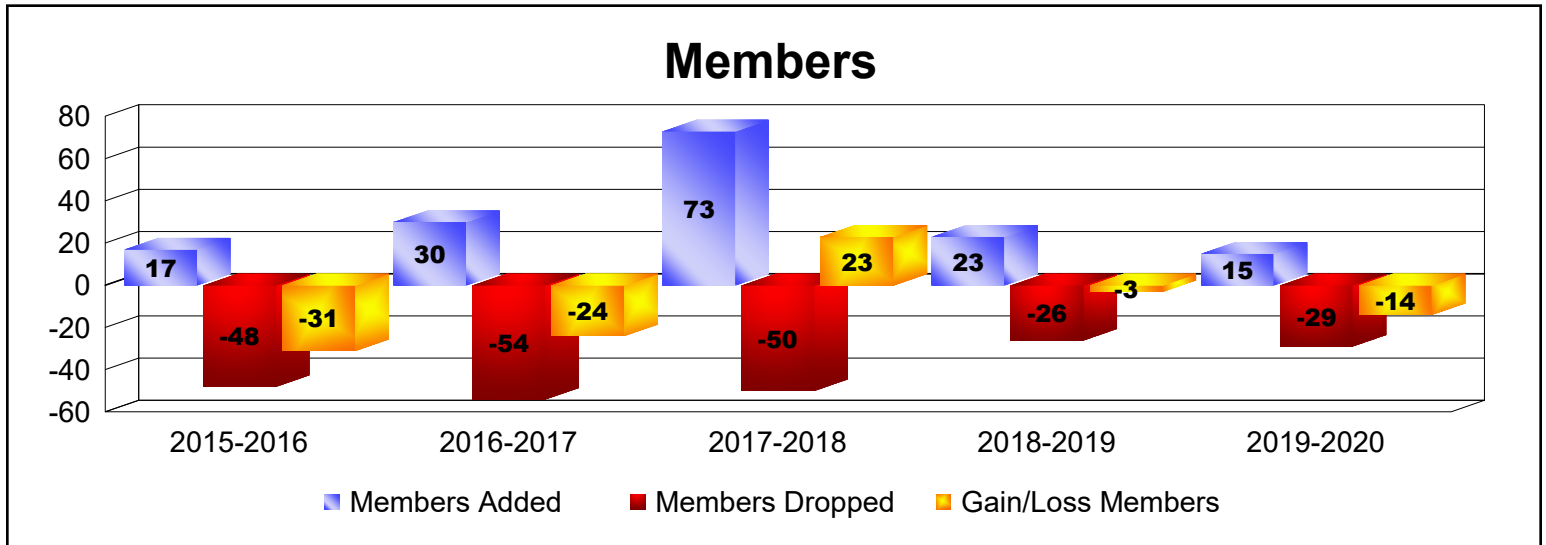

Year	New Clubs	Dropped Clubs	Gain/ Loss Clubs	New Members	Charter Members	Reinstate Members	Transfer Members	Total Member Added	Total Members Dropped	Gain/ Loss Members
2015-2016	0	-1	-1	16	1	0	0	17	-48	-31
2016-2017	1	0	1	10	20	0	0	30	-54	-24
2017-2018	2	0	2	27	46	0	0	73	-50	23
2018-2019	0	0	0	23	0	0	0	23	-26	-3
2019-2020	0	0	0	13	0	0	2	15	-29	-14
Average	1	0	0	18	13	0	0	32	-41	-10

Year	New Clubs	Dropped Clubs	Gain/ Loss Clubs	New Members	Charter Members	Reinstate Members	Transfer Members	Total Member Added	Total Members Dropped	Gain/ Loss Members
2015-2016	2	0	2	23	42	0	0	65	-20	45
2016-2017	0	0	0	18	1	0	1	20	-62	-42
2017-2018	2	0	2	23	40	1	0	64	-32	32
2018-2019	0	0	0	19	0	0	1	20	-19	1
2019-2020	1	0	1	34	23	12	3	72	-52	20
Average	1	0	1	23	21	3	1	48	-37	11